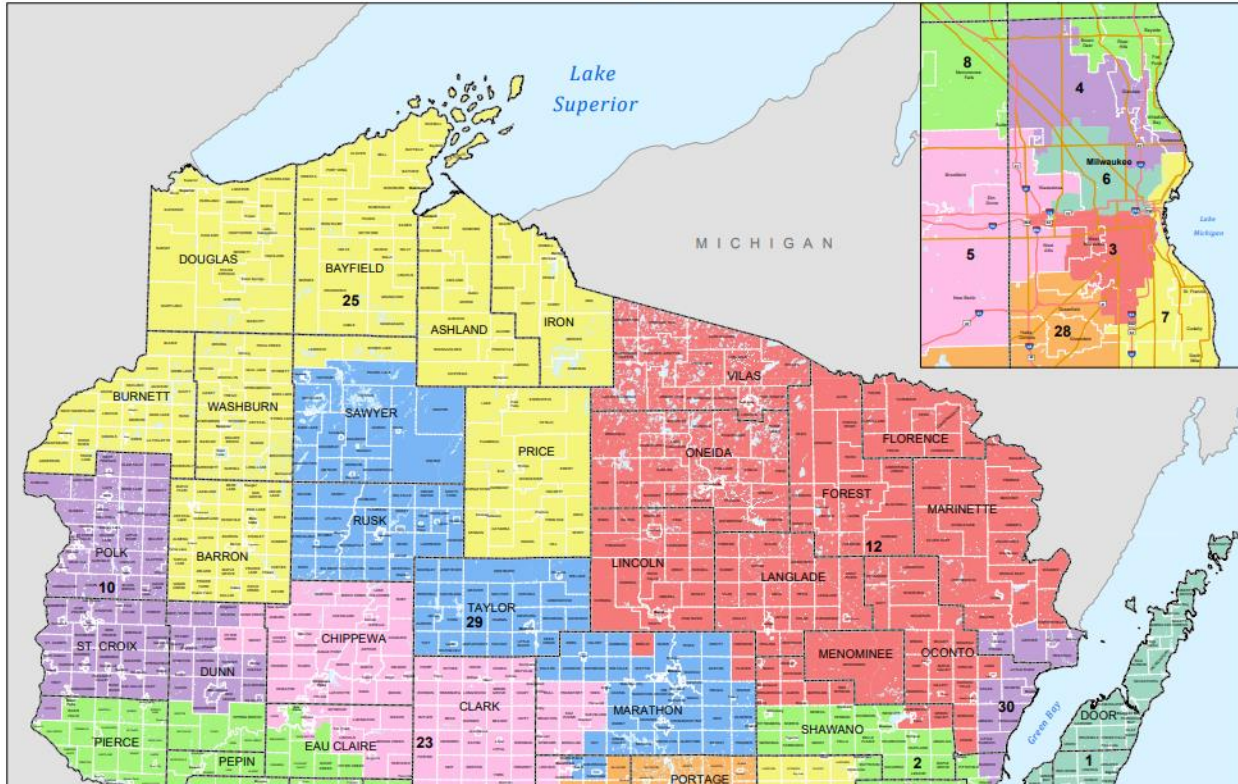

Elections for Wisconsin Senate

Senate Districts STATE OF WISCONSIN 2022

Wisconsin Senate District 12
Not on the ballot until 2023

Wisconsin Senate District 25
Democrat Kelly Westlund
Campaign website: [Kelly Westlund for State Senate](#)
Republican Romaine Quinn
Campaign website: [Romaine Quinn 25th Senate](#)

Wisconsin Senate District 29
Democrat Bob Look
Campaign website: [Bob Look for State Senate](#)
Republican Cory Tomczyk
Campaign website: [Cory for Senate](#)